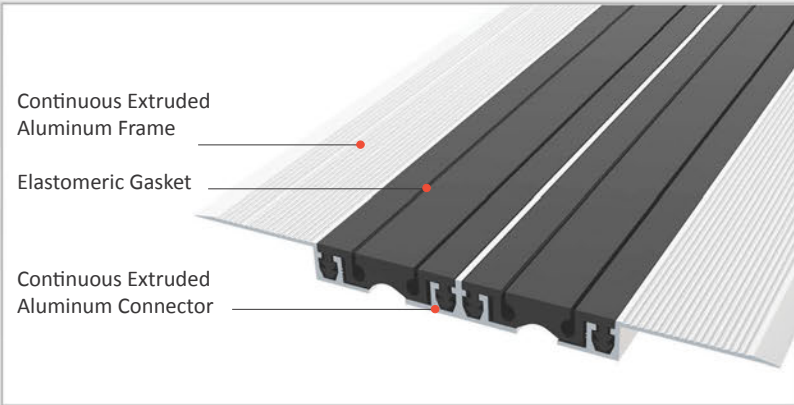

AS U122 surface mounted profile can easily be installed by means of screws to all types of wall & ceiling. Push-down elastomeric gasket can be changed without demounting the profile. Profiles up to 80 mm gap are manufactured with single gasket while the wider ones are with double gaskets joined with a connector profile. For some gaps, profile is able to be applied with floor type AS U222 and this dual application brings in a decorative aspect.

- Application Areas** : Indoor / Wall & Ceiling
- Ideal for** : Shopping Malls, Residences, Hospitals, Hotels, Commercial & Public Buildings etc.
- Material** : Mill Finish Aluminum (Anodizing optional), EPDM (Only in Black Color) or TPE Gasket
- Aluminum Alloy** : 6063 AA-USA / EN AW 6063
- Optional Supplies** : Fire Barrier, Waterproof EPDM membrane

* Visuals are representative and the profile configuration may differ depending on the characteristics requested.

GASKET COLORS: BLACK GREY BEIGE Custom Colors available.

LOCATION	MODEL	GAP (Fb) mm	HEIGHT (H) MM	OVERALL WIDTH (B) mm	VISIBLE WIDTH (S) mm	MOVEMENT (W) mm	LOAD CAPACITY	STANDARD LENGTH (mt)
Wall to Wall	AS U122-030	30	15	119	119	± 5	N/A	3
	AS U122-050	50	15	139	139	± 7	N/A	3
	AS U122-080	80	15	169	169	± 10	N/A	3
	AS U122-100	105	15	189	189	± 14	N/A	3
	AS U122-150	150	15	239	239	± 20	N/A	3
	AS U122 L-050	50	15	139	139	+16 / -8	N/A	3
	AS U122 L-080	80	15	169	169	± 20	N/A	3
	AS U122 L-100	100	15	189	189	+30 / -20	N/A	3

Note: Please ask for different sizes

Profil No Profile Number	AS U122L 050	AS U122L 050K
Fb (mm)	50	50
H (mm) yaklaşık approx.	15	15
W± (mm) yaklaşık approx.	+16 / -8	+16 / -8
Renk Color	Alüminyum: Natürel, Fıtiler: Siyah, gri,diğer Aluminium: Natural,Inserts:Black,grey,others	
Malzeme Material	Alüminyum, EPDM Kauçuk(siyah),Termoplastik Kauçuk (gri ve diğer) Aluminium, EPDM Rubber(black),Thermoplastic Rubber (grey and others)	
Standart Uzunluk Standard Length	3	