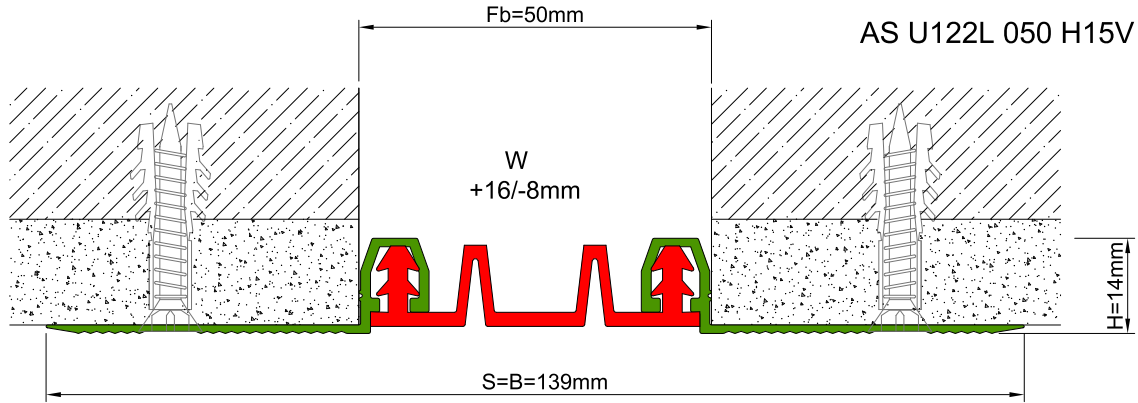

AS U122 surface mounted profile can easily be installed by means of screws to all types of wall & ceiling. Push-down elastomeric gasket can be changed without demounting the profile. Profiles up to 80 mm gap are manufactured with single gasket while the wider ones are with double gaskets joined with a connector profile. For some gaps, profile is able to be applied with floor type AS U222 and this dual application brings in a decorative aspect.

* Visuals are representative and the profile configuration may differ depending on the characteristics requested.

GASKET COLORS: BLACK GREY BEIGE Custom Colors available.

LOCATION	MODEL	GAP (Fb) mm	HEIGHT (H) MM	OVERALL WIDTH (B) mm	VISIBLE WIDTH (S) mm	MOVEMENT (W) mm	LOAD CAPACITY	STANDARD LENGTH (mt)
Wall to Wall	AS U122-030	30	15	119	119	± 5	N/A	3
	AS U122-050	50	15	139	139	± 7	N/A	3
	AS U122-080	80	15	169	169	± 10	N/A	3
	AS U122-100	105	15	189	189	± 14	N/A	3
	AS U122-150	150	15	239	239	± 20	N/A	3
	AS U122 L-050	50	15	139	139	+16 / -8	N/A	3
	AS U122 L-080	80	15	169	169	± 20	N/A	3
	AS U122 L-100	100	15	189	189	+30 / -20	N/A	3

Note: Please ask for different sizes

Profil No Profile Number	AS U122L 050	AS U122L 050K
Fb (mm)	50	50
H (mm) yaklaşık approx.	15	15
W± (mm) yaklaşık approx.	+16 / -8	+16 / -8
Renk Color	Alüminyum: Natürel, Fıtiler: Siyah, gri,diğer Aluminium: Natural,Inserts:Black,grey,others	
Malzeme Material	Alüminyum, EPDM Kauçuk(siyah),Termoplastik Kauçuk (gri ve diğer) Aluminium, EPDM Rubber(black),Thermoplastic Rubber (grey and others)	
Standart Uzunluk Standard Length	3	