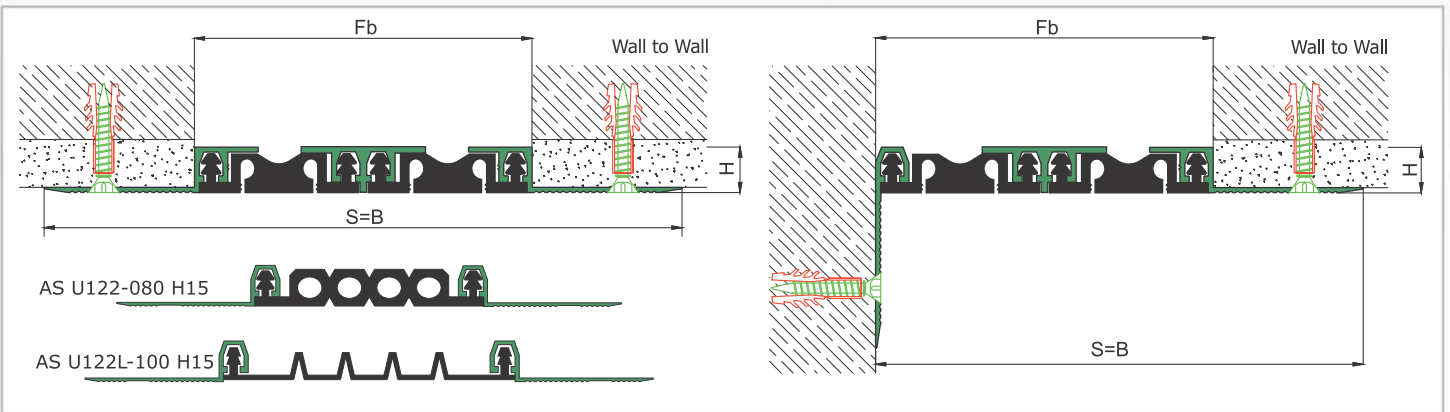

AS U122 surface mounted profile can easily be installed by means of screws to all types of wall & ceiling. Push-down elastomeric gasket can be changed without demounting the profile. Profiles up to 80 mm gap are manufactured with single gasket while the wider ones are with double gaskets joined with a connector profile. For some gaps, profile is able to be applied with floor type AS U222 and this dual application brings in a decorative aspect.

- Application Areas** : Indoor / Wall & Ceiling
- Ideal for** : Shopping Malls, Residences, Hospitals, Hotels, Commercial & Public Buildings etc.
- Material** : Mill Finish Aluminum (Anodizing optional), EPDM (Only in Black Color) or TPE Gasket
- Aluminum Alloy** : 6063 AA-USA / EN AW 6063
- Optional Supplies** : Fire Barrier, Waterproof EPDM membrane

* Visuals are representative and the profile configuration may differ depending on the characteristics requested.

GASKET COLORS: BLACK GREY BEIGE Custom Colors available.

LOCATION	MODEL	GAP (Fb) mm	HEIGHT (H) MM	OVERALL WIDTH (B) mm	VISIBLE WIDTH (S) mm	MOVEMENT (W) mm	LOAD CAPACITY	STANDARD LENGTH (mt)
Wall to Wall	AS U122-030	30	15	119	119	± 5	N/A	3
	AS U122-050	50	15	139	139	± 7	N/A	3
	AS U122-080	80	15	169	169	± 10	N/A	3
	AS U122-100	105	15	189	189	± 14	N/A	3
	AS U122-150	150	15	239	239	± 20	N/A	3
	AS U122 L-050	50	15	139	139	+16 / -8	N/A	3
	AS U122 L-080	80	15	169	169	± 20	N/A	3
	AS U122 L-100	100	15	189	189	+30 / -20	N/A	3

Note: Please ask for different sizes

Profil No Profile Number	AS U122L 050	AS U122L 050K
Fb (mm)	50	50
H (mm) yaklaşık approx.	15	15
W± (mm) yaklaşık approx.	+16 / -8	+16 / -8
Renk Color	Alüminyum: Natürel, Fıtiler: Siyah, gri,diğer Aluminium: Natural,Inserts:Black,grey,others	
Malzeme Material	Alüminyum, EPDM Kauçuk(siyah),Termoplastik Kauçuk (gri ve diğer) Aluminium, EPDM Rubber(black),Thermoplastic Rubber (grey and others)	
Standart Uzunluk Standard Length	3	