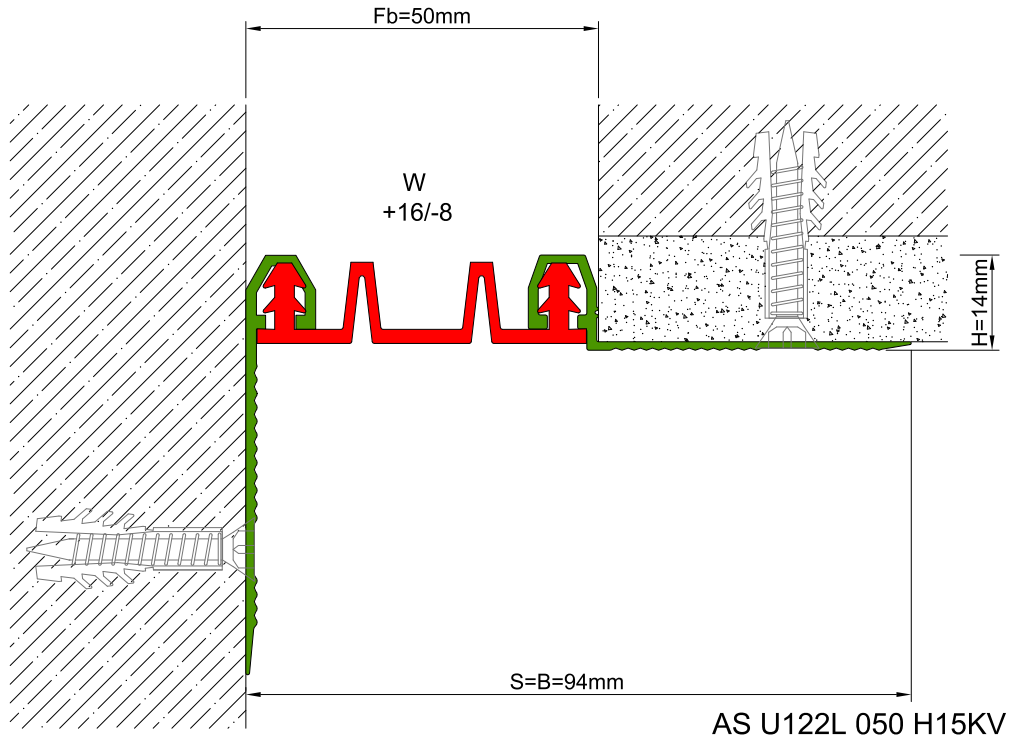

AS U122 surface mounted profile can easily be installed by means of screws to all types of wall & ceiling. Push-down elastomeric gasket can be changed without demounting the profile. Profiles up to 80 mm gap are manufactured with single gasket while the wider ones are with double gaskets joined with a connector profile. For some gaps, profile is able to be applied with floor type AS U222 and this dual application brings in a decorative aspect.

* Visuals are representative and the profile configuration may differ depending on the characteristics requested.

GASKET COLORS: BLACK GREY BEIGE Custom Colors available.

LOCATION	MODEL	GAP (Fb) mm	HEIGHT (H) MM	OVERALL WIDTH (B) mm	VISIBLE WIDTH (S) mm	MOVEMENT (W) mm	LOAD CAPACITY	STANDARD LENGTH (mt)
Wall to Wall	AS U122-030	30	15	119	119	± 5	N/A	3
	AS U122-050	50	15	139	139	± 7	N/A	3
	AS U122-080	80	15	169	169	± 10	N/A	3
	AS U122-100	105	15	189	189	± 14	N/A	3
	AS U122-150	150	15	239	239	± 20	N/A	3
	AS U122 L-050	50	15	139	139	+16 / -8	N/A	3
	AS U122 L-080	80	15	169	169	± 20	N/A	3
	AS U122 L-100	100	15	189	189	+30 / -20	N/A	3

Note: Please ask for different sizes

Profil No Profile Number	AS U122L 050	AS U122L 050K
Fb (mm)	50	50
H (mm) yaklaşık approx.	15	15
W± (mm) yaklaşık approx.	+16 / -8	+16 / -8
Renk Color	Alüminyum: Natürel, Fıtiler: Siyah, gri,diğer Aluminium: Natural,Inserts:Black,grey,others	
Malzeme Material	Alüminyum, EPDM Kauçuk(siyah),Termoplastik Kauçuk (gri ve diğer) Aluminium, EPDM Rubber(black),Thermoplastic Rubber (grey and others)	
Standart Uzunluk Standard Length	3	